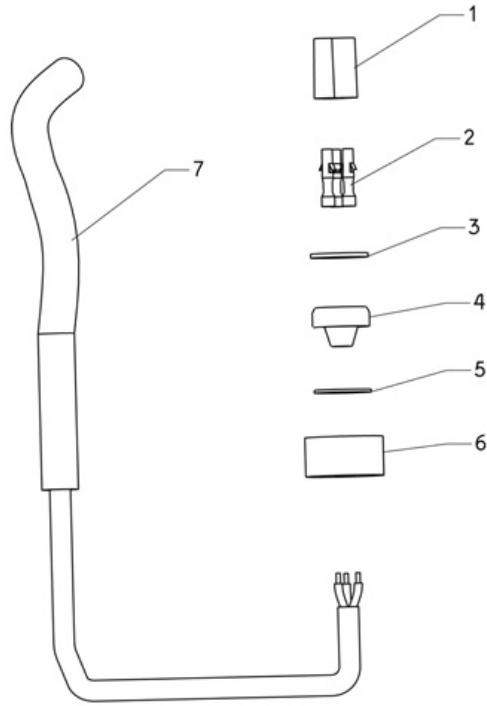

#02 (retrofit for cable con. 2010)

September 2004 - 8170051