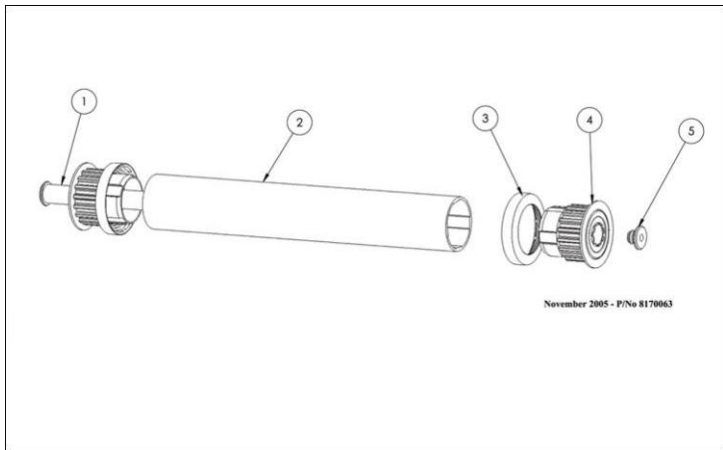

#25 (diag. basic - wheel tube assy)