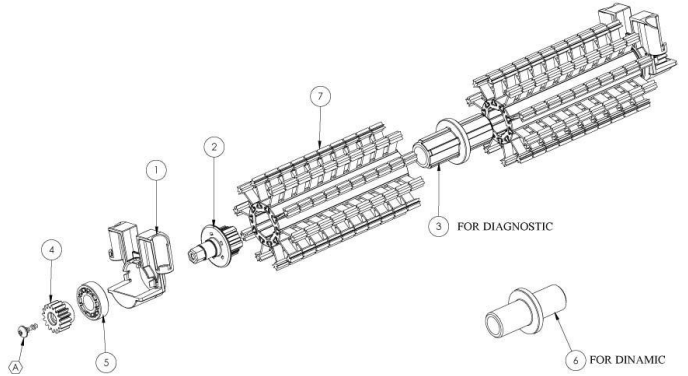

#24 (active brush diag assy)

8170147 - JANUARY 2010