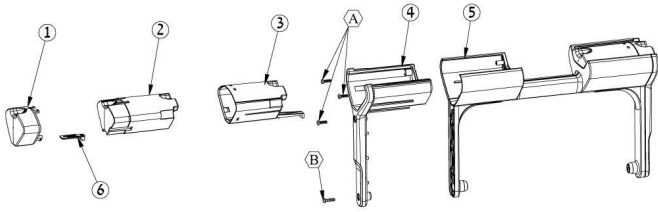

#01 (handle assy supreme m4/m5)

8170150 - JANUARY 2010