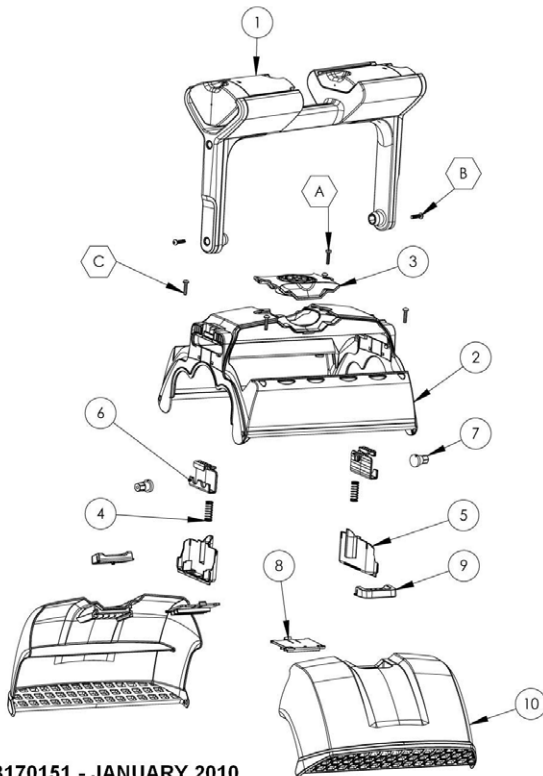

Dolphin Supreme M4 230v Cb Au

Item #	Item Number	Description
24A	9980700	Bottom Cover 2010
25	99955951-ASSY	Diag. Basic - Wheel Tube Assy
. 25(01)	6101914	Diag. Basic - Inner Wheel Tube
. 25(02)	6101911	Wheel Tube For D.Basic
. 25(03)	3885000	Diag.Basic Stopper Ring
. 25(04)	3884073-ASSY	Diag. Basic -Wheel Bearing
. 25(05)	9982275	Cork For Inner Wheel Tube D.Basi
26	Kit Options	
. 26(01)	6101570	Brush Pvc Diag 2010 Grey
. 26(02)	6101641	Brush Cb Diag Grey
. 26(03)	6101611	Brush Wb Ring For Cb
. 26(04)	6101610	Brush Wb Diagnostic
27	9995670-AU-ASSY	Ps Diag Aus 2010
. 27(01)	5020012	Amph. Socket Cover For P.S
. 27(02)	5020011	Amph. Socket For P.S
. 27(03)	5898423LF-ASSY	Cable Switching P.S+rcd - Aus
. 27(A)	3379212-A	Screw Ka30x12
29	9996098-ASSY	Caddy 2011
. 29(01)	9991098	Top Handle
. 29(02)	9980675	Handle Hook
. 29(03)	9980679	Rc Holder
. 29(04)	9980676	Profile Insert
. 29(05)	9991503-ASSY	New Caddy Screw Kit
. 29(06)	9980678	Cable Holder
. 29(07-1)	4197024	Profile Al. For Liberty Caddy
. 29(07)	4197023	Profile Al. Caddy
. 29(08)	9980681	Wheel For Caddy Om
. 29(09)	9980672	Wheel Cover New Caddy
. 29(10)	9980670	Base Caddy
31	5000009	Amphenol Plug
32	9995090	Cable Float Assy
33	9991273	Retrofit For Cable Con. 2010
. 33(01)	9985048	Cable Conn.Three Pin
. 33(02)	1811404	Cable Connector
. 33(03)	9985027	Plastic Washer 7mm X 2mm
. 33(04)	3861002	Rk Ring For Cable Conn.
. 33(05)	9980025	Washer-Inside Dia. 13mm
. 33(06)	9980728	Nut For Mbu Terminal 2010
A	3379720-A	Screw Ka50x20
B	3379440-A	Screw Ka50x12 A2 Wn1412

#01 (handle assy supreme m4/m5)

8170150 - JANUARY 2010

#02 (retrofit for cable con. 2010)

September 2004 - 8170051

#05 (outer casing supreme m4/m5)

8170151 - JANUARY 2010

#09 (motor unit diag 2010-catalog kit)