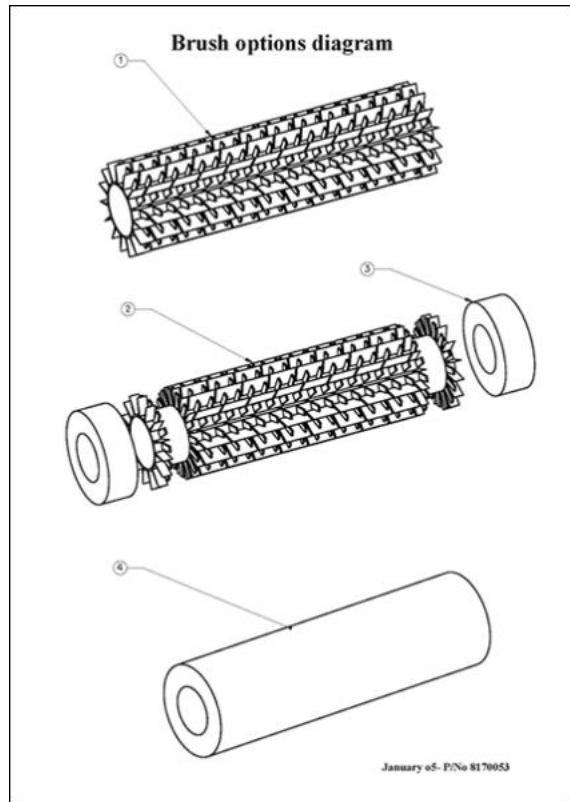

#26 (brushes catalog kit-diag 2010 gr)