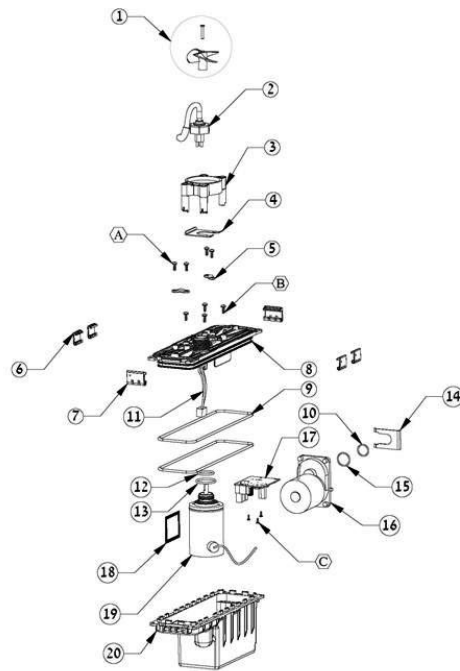

Dolphin Supreme M4 230v Cb Au

Item #	Item Number	Description
24A	9980700	Bottom Cover 2010
25	99955951-ASSY	Diag. Basic - Wheel Tube Assy
. 25(01)	6101914	Diag. Basic - Inner Wheel Tube
. 25(02)	6101911	Wheel Tube For D.Basic
. 25(03)	3885000	Diag.Basic Stopper Ring
. 25(04)	3884073-ASSY	Diag. Basic -Wheel Bearing
. 25(05)	9982275	Cork For Inner Wheel Tube D.Basi
26	Kit Options	
. 26(01)	6101570	Brush Pvc Diag 2010 Grey
. 26(02)	6101641	Brush Cb Diag Grey
. 26(03)	6101611	Brush Wb Ring For Cb
. 26(04)	6101610	Brush Wb Diagnostic
27	9995670-AU-ASSY	Ps Diag Aus 2010
. 27(01)	5020012	Amph. Socket Cover For P.S
. 27(02)	5020011	Amph. Socket For P.S
. 27(03)	5898423LF-ASSY	Cable Switching P.S+rcd - Aus
. 27(A)	3379212-A	Screw Ka30x12
29	9996098-ASSY	Caddy 2011
. 29(01)	9991098	Top Handle
. 29(02)	9980675	Handle Hook
. 29(03)	9980679	Rc Holder
. 29(04)	9980676	Profile Insert
. 29(05)	9991503-ASSY	New Caddy Screw Kit
. 29(06)	9980678	Cable Holder
. 29(07-1)	4197024	Profile Al. For Liberty Caddy
. 29(07)	4197023	Profile Al. Caddy
. 29(08)	9980681	Wheel For Caddy Om
. 29(09)	9980672	Wheel Cover New Caddy
. 29(10)	9980670	Base Caddy
31	5000009	Amphenol Plug
32	9995090	Cable Float Assy
33	9991273	Retrofit For Cable Con. 2010
. 33(01)	9985048	Cable Conn.Three Pin
. 33(02)	1811404	Cable Connector
. 33(03)	9985027	Plastic Washer 7mm X 2mm
. 33(04)	3861002	Rk Ring For Cable Conn.
. 33(05)	9980025	Washer-Inside Dia. 13mm
. 33(06)	9980728	Nut For Mbu Terminal 2010
A	3379720-A	Screw Ka50x20
B	3379440-A	Screw Ka50x12 A2 Wn1412

#01 (handle assy supreme m4/m5)

8170150 - JANUARY 2010

#02 (retrofit for cable con. 2010)

September 2004 - 8170051

#05 (outer casing supreme m4/m5)

8170151 - JANUARY 2010

#09 (motor unit diag 2010-catalog kit)

#27 (ps diag aus 2010)

8170149 - JANUARY 2010

#29 (caddy 2011)

#33 (retrofit for cable con. 2010)

September 2004 - 8170051

Rainbow Pool Products

PO Box 2388, Mansfield Qld 4122

Telephone STD 61-7-3849 5385