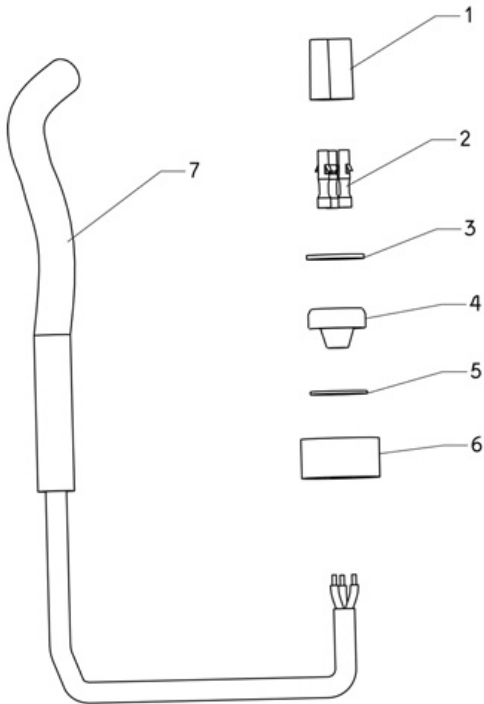

#27 (ps diag aus 2010)

8170149 - JANUARY 2010

#29 (caddy 2011)

#33 (retrofit for cable con. 2010)

September 2004 - 8170051

Rainbow Pool Products

PO Box 2388, Mansfield Qld 4122

Telephone STD 61-7-3849 5385